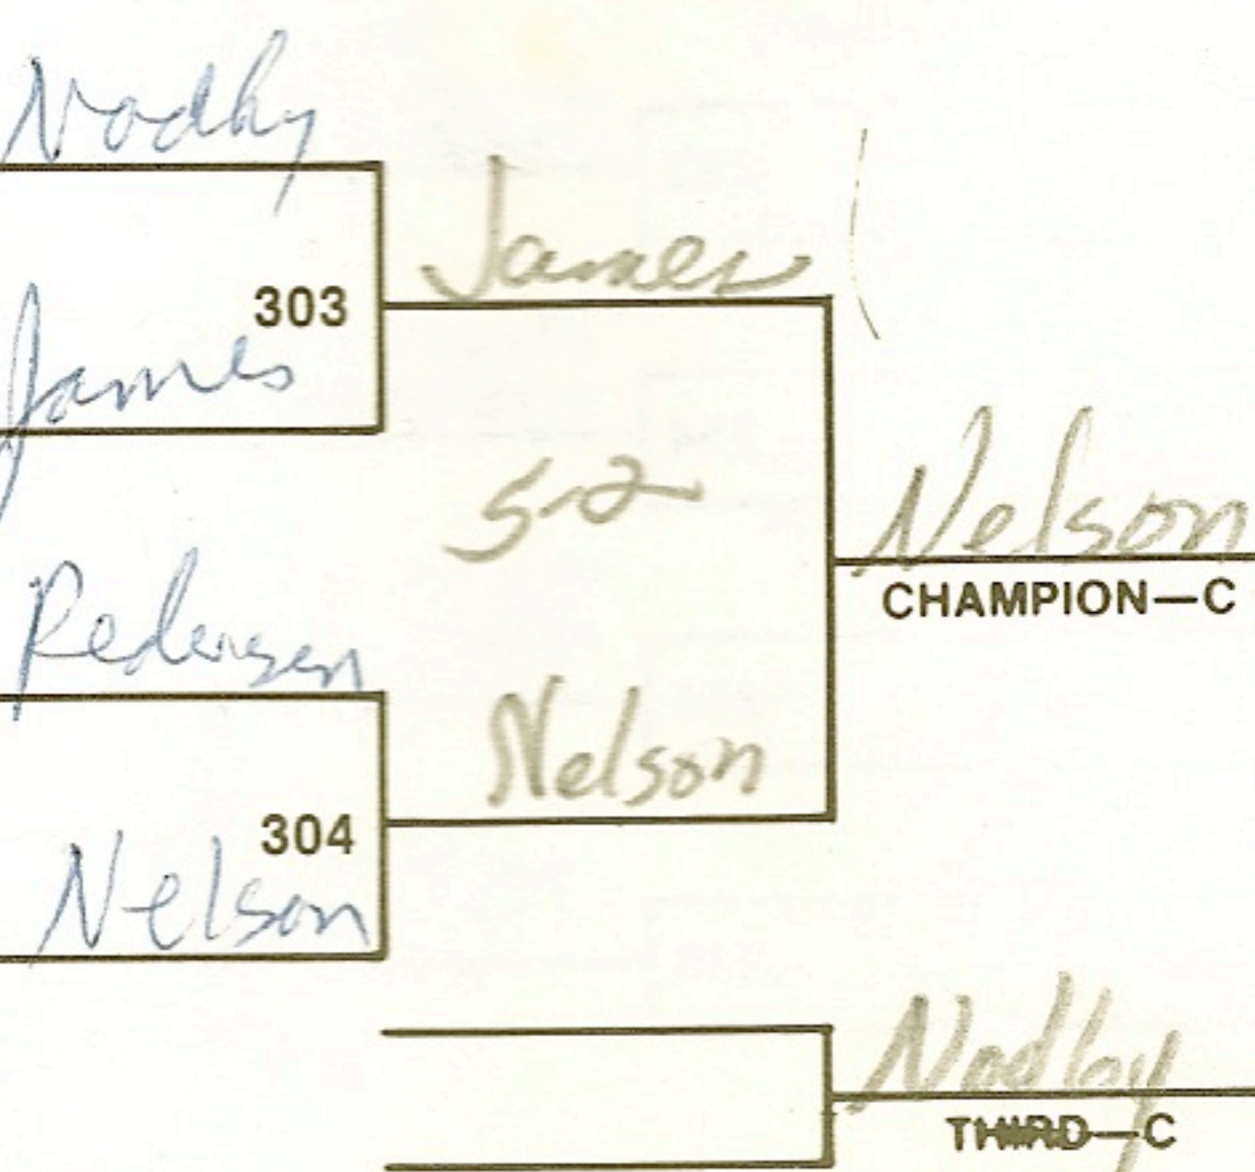

CLASS C 1981 — Terry Manning (29-0), Ithaca

Scott Nodby, Clear Lake (21-2), Sr.

Bruce Wenter, Rosholt (24-3-2), Sr. 293

Rusty James, Iowa-Grant (25-2-1), Sr. 303

Neil Borde, Rio (20-2), Sr. 294

Phil Humphrey, Granton (26-2), Sr. 5-2

Brian Pederson, St. Croix Falls (21-4-1), Sr. 295

Dan Large, Ozaukee (25-0-1), Sr. 304

Kirk Nelson, Fennimore (25-1-1), Sr. 296

TERRY MANNING