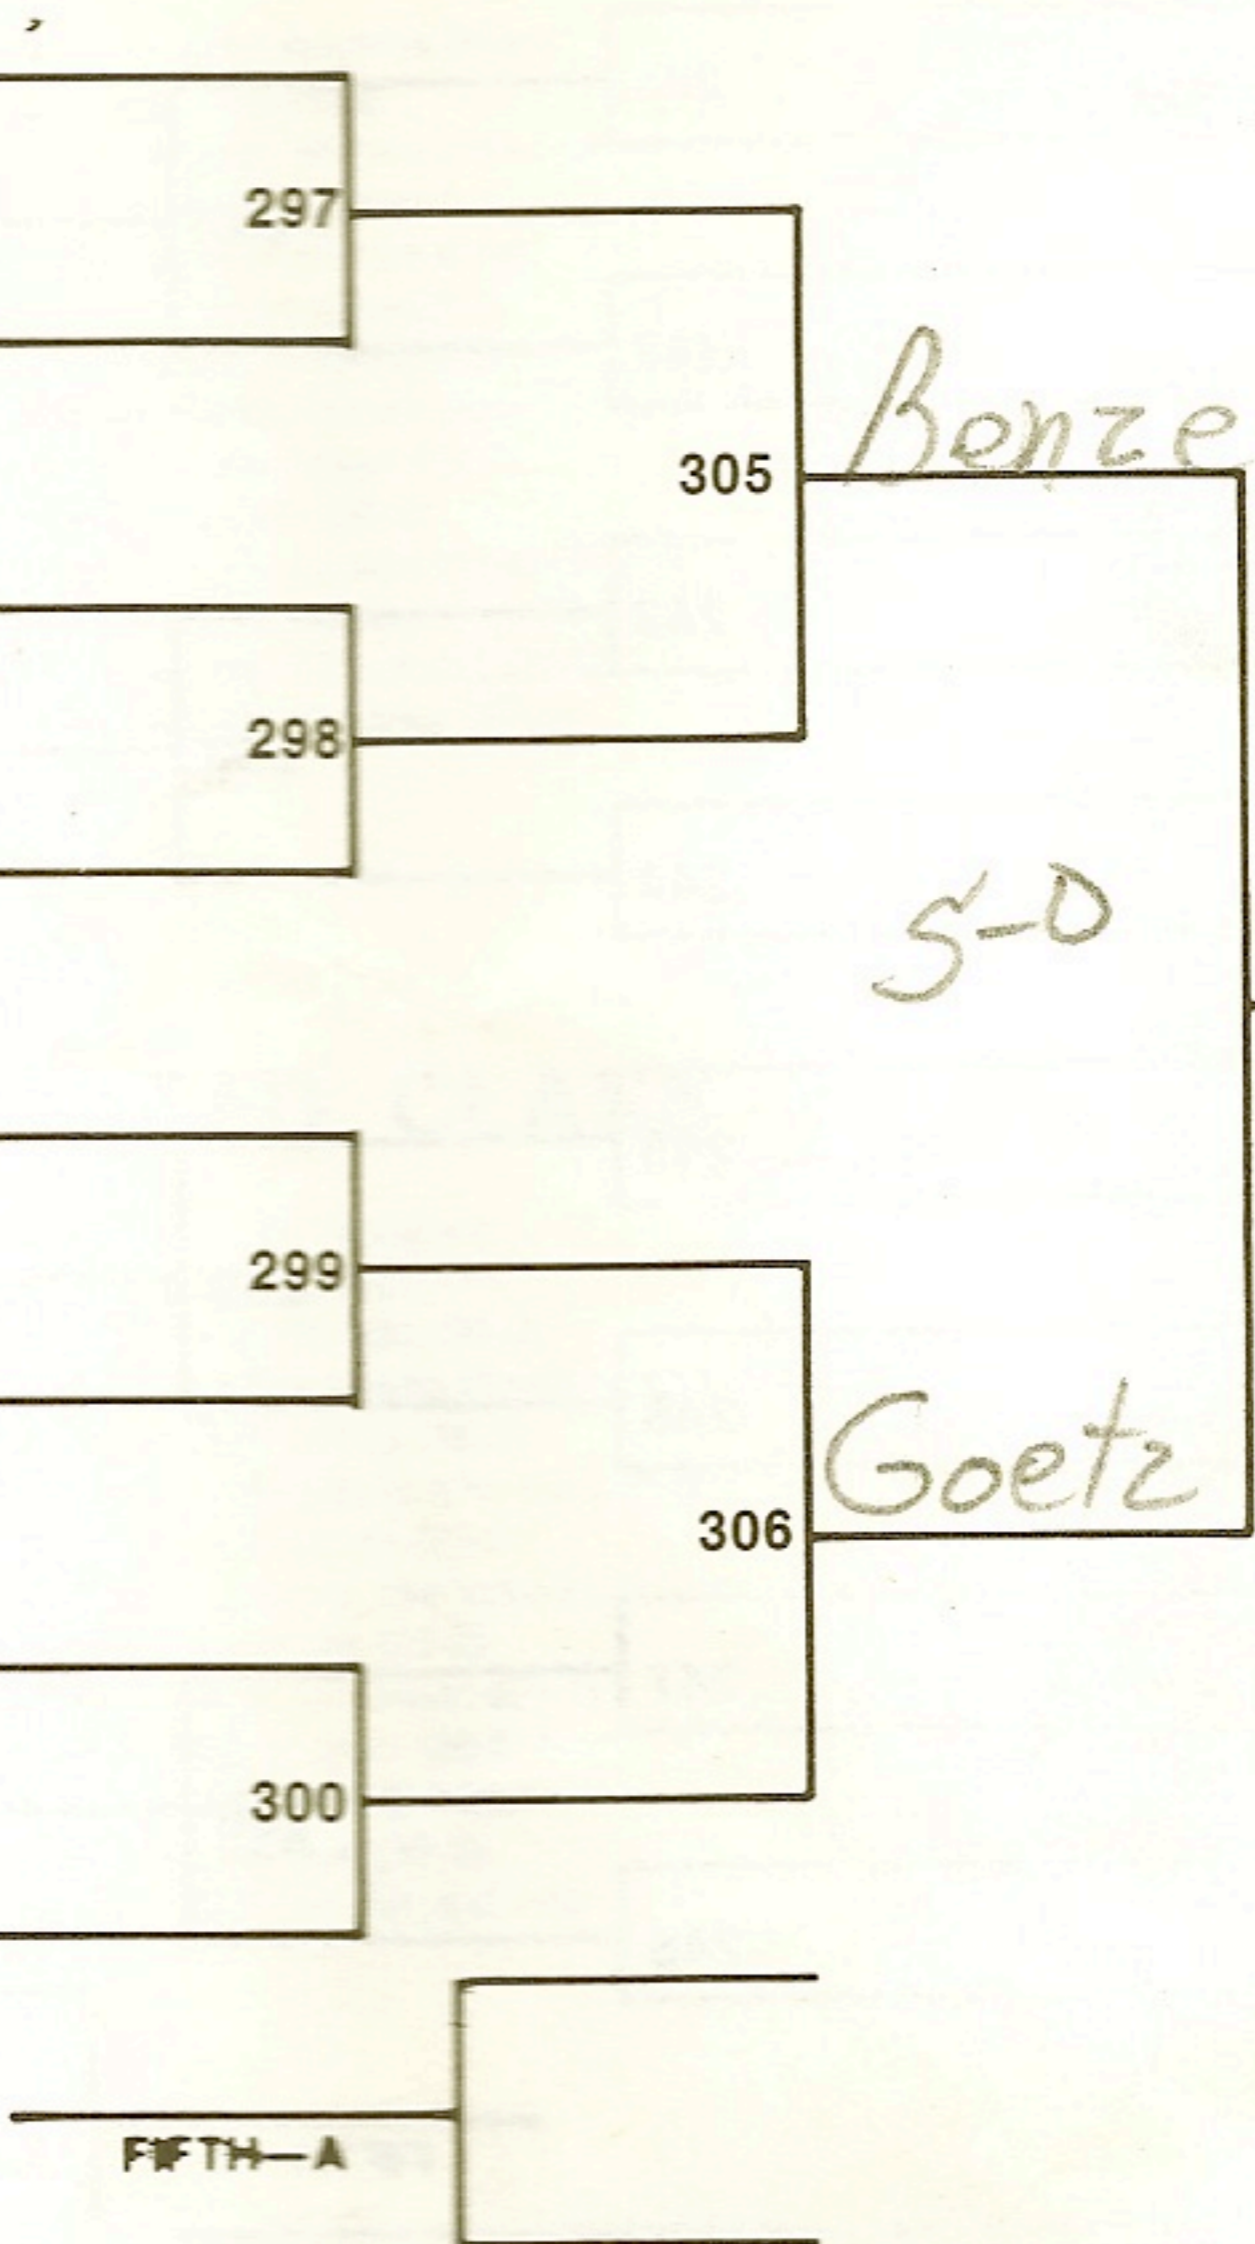

Joe Goetz, D.C. Everest (27-1-1), Sr. 300

Steve Lache, West Bend East (23-6), Sr. 288

DAVE NELSON